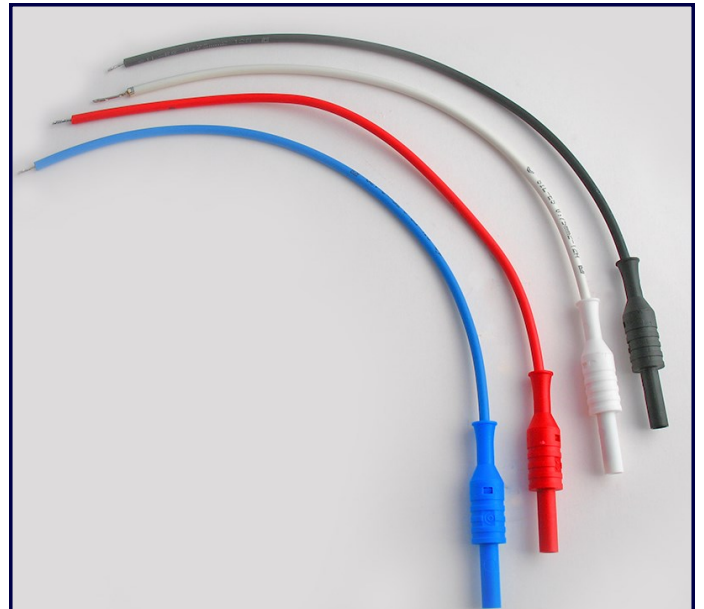

ELITEPRO VOLTAGE LEAD TERMINATION OPTIONS

rev 071313

THE FOLLOWING ARE VARIOUS VOLTAGE LEAD TERMINATION OPTIONS FOR THE ELITEPRO, ELITEPRO SP, AND ELITEPRO XC.

Croc Clips (standard on all ELITEpros, unless specified)

Fused Croc Clips

Shark Clips

Unterminated Voltage Leads (set of 4). Sold individually or as a set.